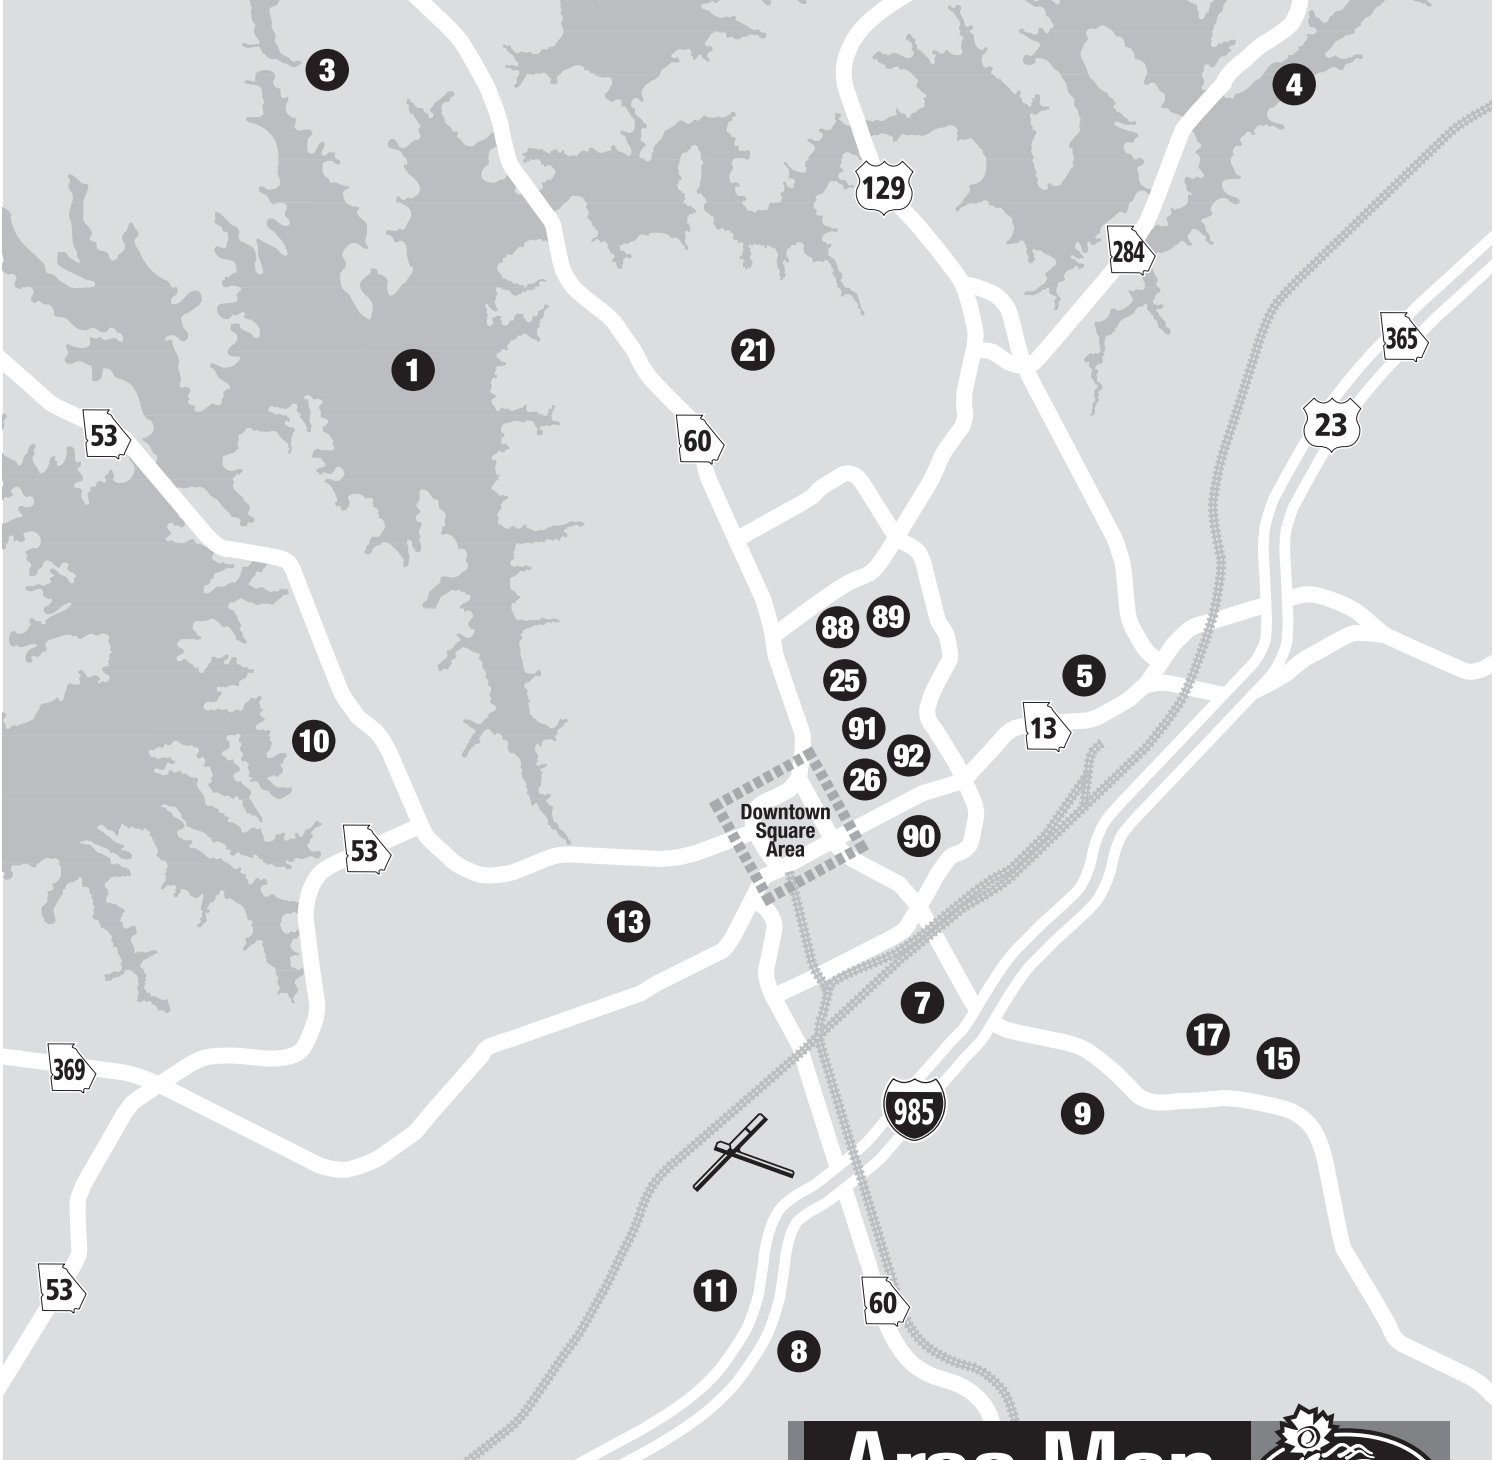

Restaurants

- 58 The Crystal Plate
- 59 Main Street Market
- 60 The Nail Place
- 61 The Next Chapter Bookstore
- 62 Stork & Kid's World
- 63 The Upper Deck Skate Shop
- 64 Wonderful Events & Celebrations
- 93 Cozy Corner
- 95 The Shipping Depot
- 65 AJ's Food, Fun and Friends
- 66 Atlas Pizza
- 67 Big Bear Café
- 68 Blonde

Restaurants

- 69 Brad's Grill
- 70 Sidebar 120
- 71 Collegiate Grill
- 72 Fuji Hibachi Express
- 73 Holiday Inn® Lanier Center
- 74 IHOP
- 75 Inman Perk
- 76 Luna's Restaurant & Piano Bar
- 77 Mellow Mushroom
- 78 Monkey Barrel
- 79 Quizno's

Restaurants

- 80 Re-cess Gastro Pub
- 81 Schlitzky's
- 82 Scott's On The Square
- 83 Subway
- 84 Sweet Magnolia's
- 85 Turnstile Deli
- 86 Two Dog Café
- 87 Wild Wing Café
- 94 Little Caesar's Pizza
- 96 Deep South Dogs

Gainesville

GAINESVILLE TOURISM & TRADE
OFFICIAL VISITORS' MAP

Area Map

GAINESVILLE TOURISM & TRADE
OFFICIAL VISITORS' MAP

Area Attractions

- | | | |
|----------------------------------|---------------------------------------|---|
| 1 Lake Sidney Lanier | 10 Lanier Point Athletic Complex | 26 Brenau University Galleries |
| 3 Chattahoochee Golf Course | 11 SORBA Mountain Bike Trails | 27 Gainesville Theatre Alliance |
| 4 Lake Lanier Olympic Venue | 13 Alta Vista Cemetery & Walking Tour | 88 Gainesville Civic Center |
| 5 Frances Meadows Aquatic Center | 15 Beulah Rucker Museum | 89 Martha Hope Cabin |
| 7 INK | 17 Civil War Heartland Leaders Trail | 90 Fair Street Neighborhood Center |
| 8 Elachee Nature Science Center | 21 Riverside Military Academy | 91 Pearce Auditorium |
| 9 Allen Creek Soccer Complex | 25 Quinlan Visual Arts Center | 92 John Burd Center for Performing Arts |